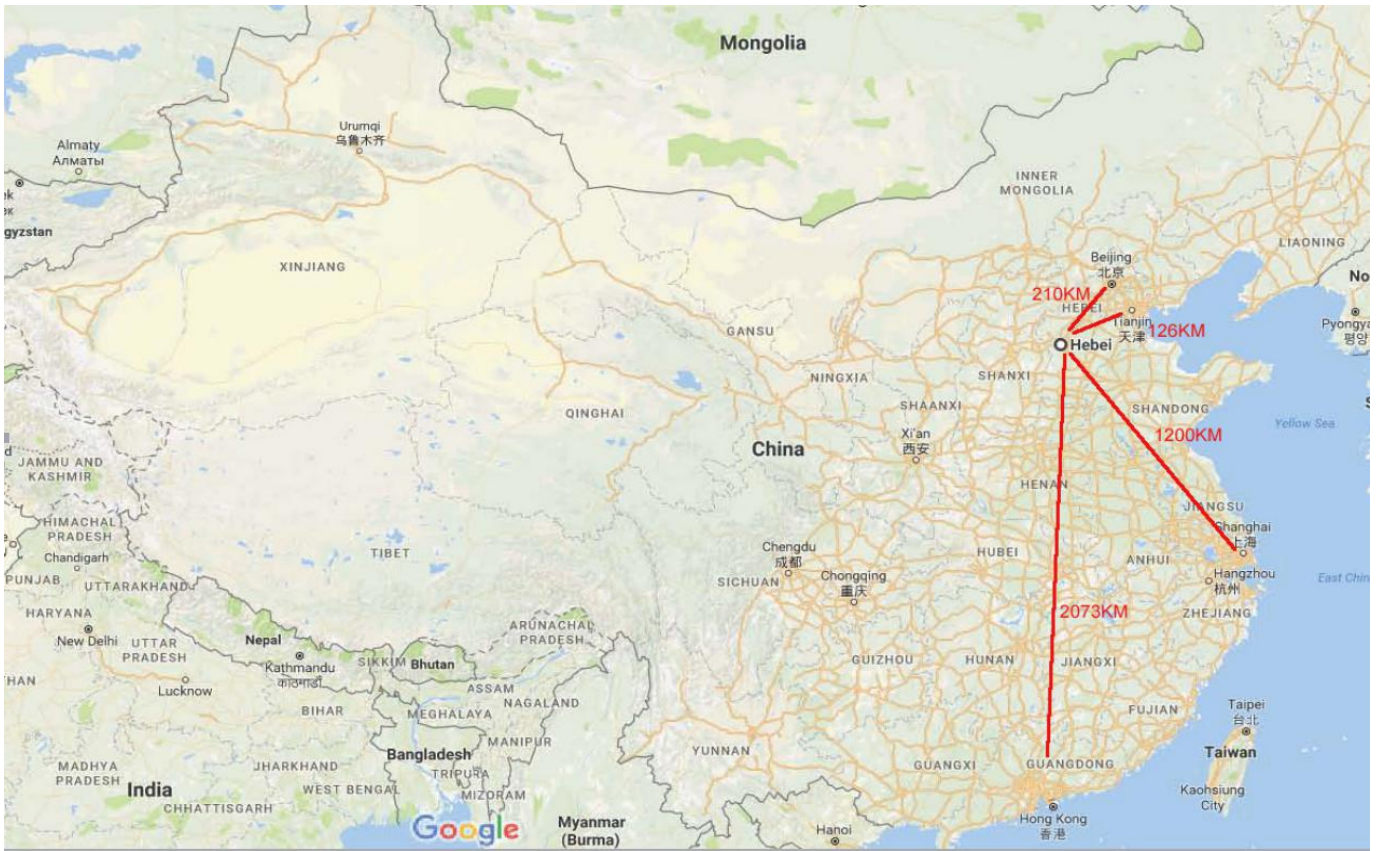

客户来访 地图，酒店指导

Map, traffic and hotel guidance

Visit instruction for customer

1. [Location in China](#)
2. [Beijing to Cangzhou city](#)
3. [Tianjin to Cangzhou city](#)
4. [Shanghai to Cangzhou city](#)
5. [Cangzhou city to JS FITTINGS factory.](#)
6. [Hotel suggestion and photos](#)

## 1. China Map Distance reference (中国地图距离参考)

## 2. Beijing To Cangzhou city

1. At first, you need to go to the **Beijing South Railway Station**.
2. There are 50 train numbers from Beijing South Station to Cangzhou West Station during 6:36 to 23:49. 1 hour can arrive.

## 3. Tianjin to Cangzhou city

1. At first, you need to go to the **Tianjin Railway Station**.
2. There are 59 train numbers from Tianjin Station to Cangzhou West Station during 0:43 to 23:55, 25 minutes can arrive.