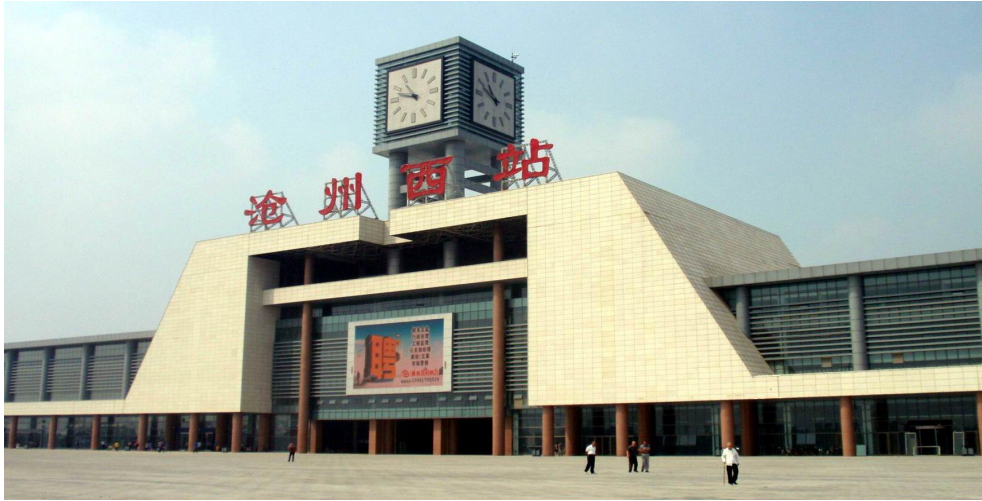

## 2. Beijing To Cangzhou city

1. At first, you need to go to the **Beijing South Railway Station**.
2. There are 50 train numbers from Beijing South Station to Cangzhou West Station during 6:36 to 23:49. 1 hour can arrive.

#### 4. Shanghai to Cangzhou city

1. At first, you need to go to the Shanghai Hongqiao Railway Station.
2. There are 32 train numbers from Shanghai Hongqiao Railway Station to Cangzhou West Station during 6:38 to 21:24, 5 hours can arrive.